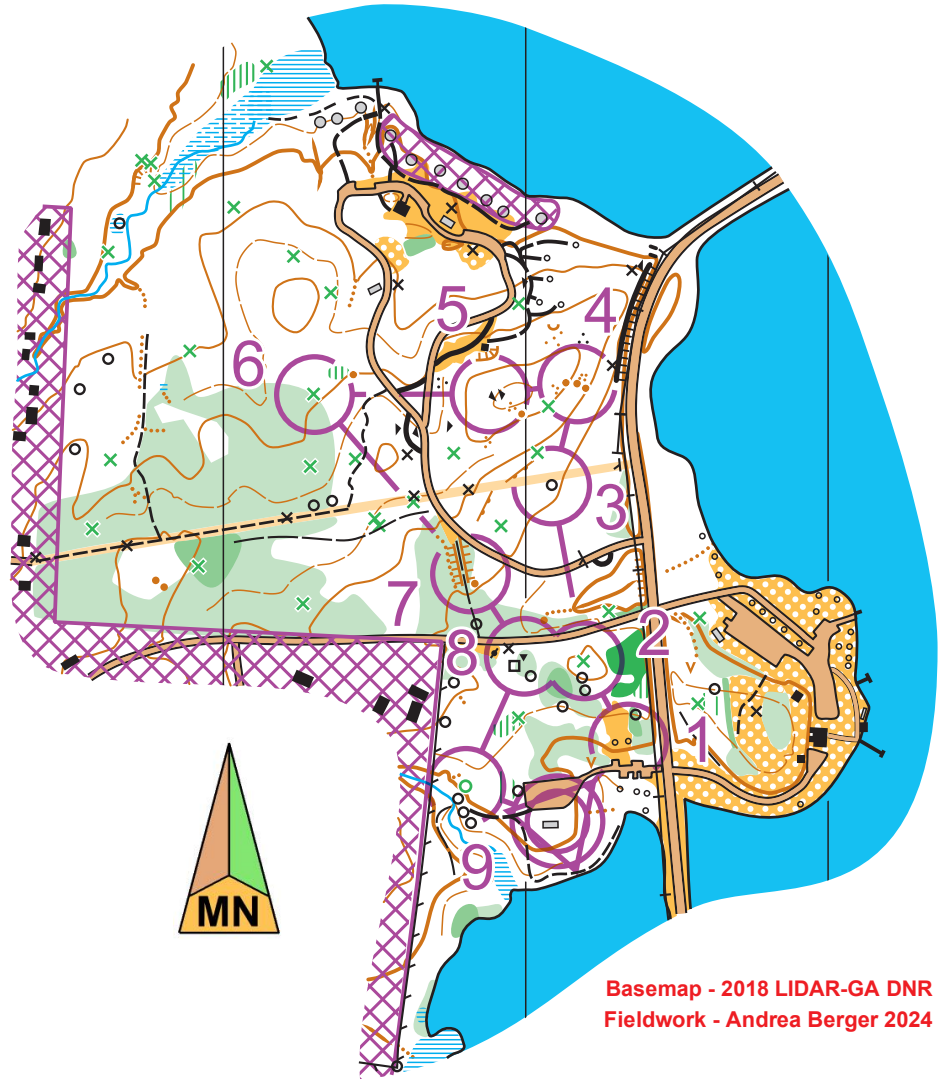

Sweetwater Creek State Park Lithia Springs, GA

© Georgia Orienteering Club
www.gaorientering.org

Scale 1:7,500 Contours 5m

300 meters

Georgia Navigator Cup 2025			
Model 1:7500	1.3 km		
▶	■	◻	◻
1 101 →	○	1x2	○
2 102	⊗	1.5	○
3 103	○	.5	○
4 104	●	1	◻
5 105 ←	▲		○
6 106	⊗	1.5	○
7 107	⌒	1.5	○
8 108	⊙	1	○
9 109	▲		○
○ 100 m ○			
⊙ = Man-made pile of rocks			

- Legend (abbrev.)
- Dirt pile/ knoll
 - ▼ Rock pile, manmade
 - Junk pile
 - Picnic table
 - × Bench, Structure
 - × Rootstock
 - ◄ Boulder (small) field

Basemap - 2018 LIDAR-GA DNR
Fieldwork - Andrea Berger 2024

Start and Finish are at Picnic Shelter #2 (lat/lon 33.7563, -84.6413)